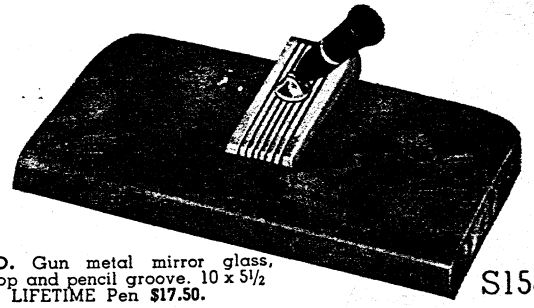

Desk Sets shown with LIFETIME Pen also available with AUTOGRAPH LIFETIME Pen for facsimile engraving (see

P045

R084

Q038

Q018

S158

S158 GSUNE. Green Brazilian Onyx with gold trim. 8 x 4 1/2 inches. With LIFETIME Pen \$20.00.